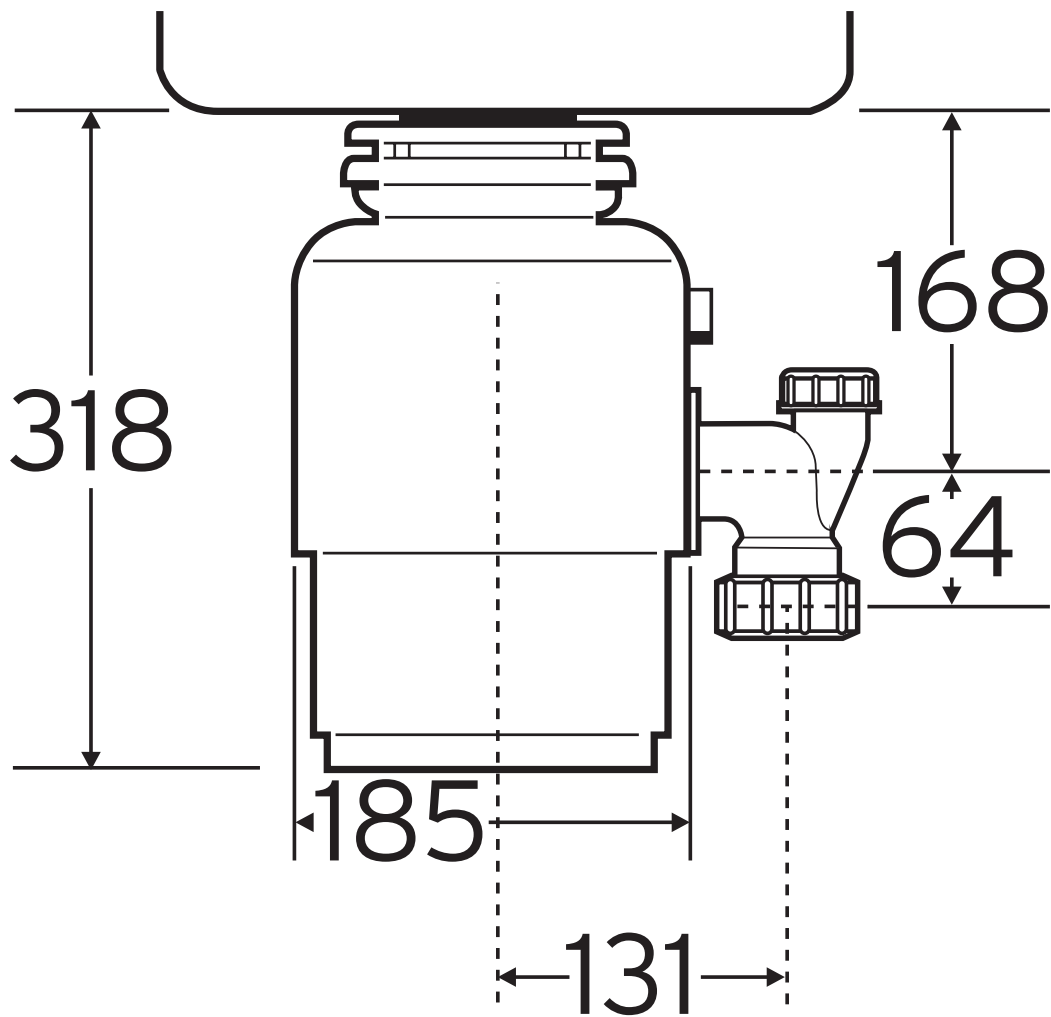

# Model 66 Technical Drawing

Dimensions in mm

InSinkEerator  
Suite 6, Building 6  
Croxley Business Park  
Watford  
Herts  
WD18 8YH

Phone: 01923 297 880  
Fax: 01923 800 628  
Email: [insinkeratoruk@insinkerator.com](mailto:insinkeratoruk@insinkerator.com)  
Web: [www.insinkerator.co.uk](http://www.insinkerator.co.uk)  
Service & customer enquiries: 0800 289 2715